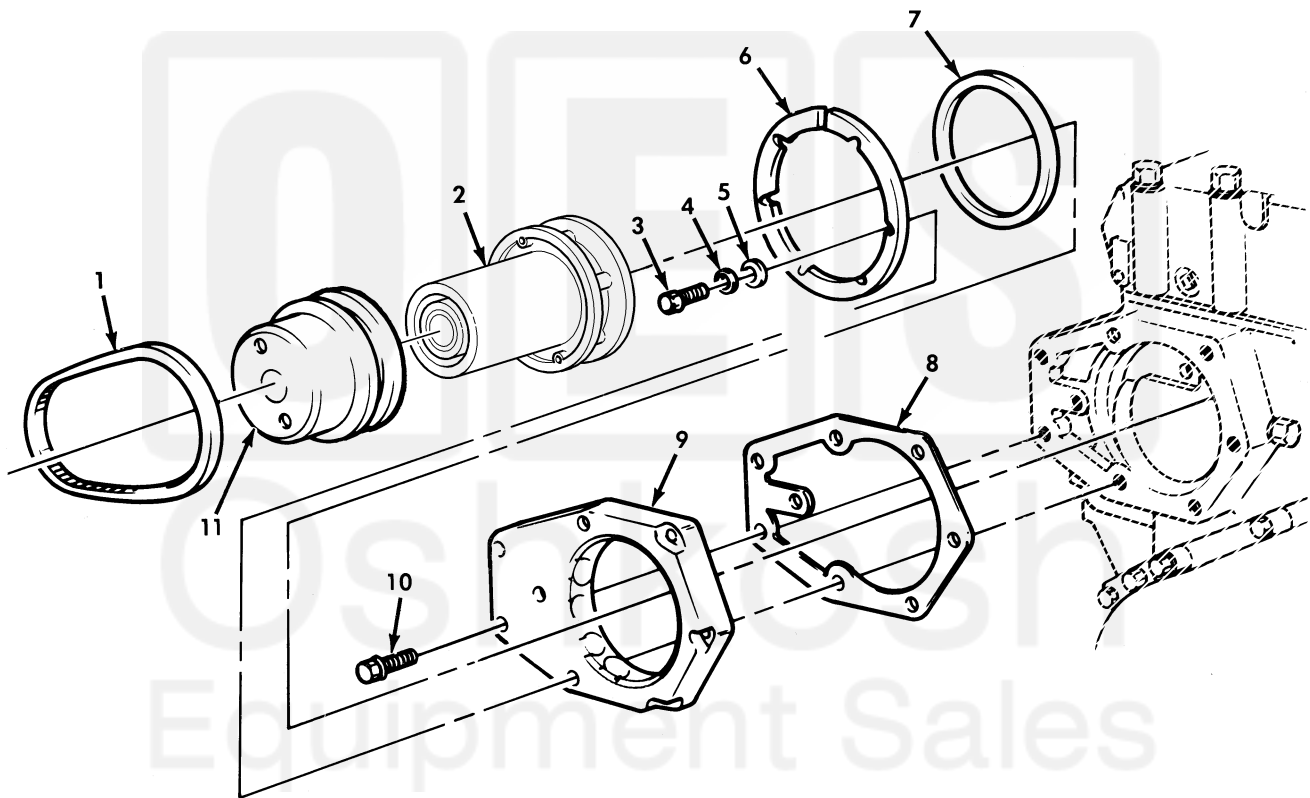

UNIT, DIRECT SUPPORT, AND GENERAL SUPPORT MAINTENANCE
REPAIR PARTS AND SPECIAL TOOLS LIST
TRUCK, 5-TON, 6X6, M809 SERIES TRUCKS (DIESEL)

Figure 88. Water Pump Assembly, Seals, Belt, and Mounting Hardware.

(1) ITEM NO	(2) SMR CODE	(3) NSN	(4) CAGEC	(5) PART NUMBER	(6) DESCRIPTION AND USABLE ON CODE (UOC)	(7) QTY
GROUP 0504 WATER PUMP						
FIG. 88 WATER PUMP ASSEMBLY, SEALS, BELT, AND MOUNTING HARDWARE						
1	PAOZZ	3030-00-404-3061	15434	202340	BELT, V.....	1
2	PAOZZ	2930-00-404-3059	15434	AR51360	PUMP, COOLING SYSTEM.....	1
3	PAOZZ	5305-00-269-3241	80204	B1821BH038F175N	SCREW, CAP, HEXAGON H.....	6
4	PAOZZ	5310-00-637-9541	96906	MS35338-46	WASHER, LOCK.....	6
5	PAOZZ	5310-00-486-2505	15434	108330	WASHER, FLAT.....	6
6	PAOZZ	5365-00-138-8221	15434	193431	RING, WATER PUMP.....	1
7	PAOZZ	5330-00-106-6369	15434	130240	GASKET PART OF KIT P/N 3011472.....	1
8	PAFZZ	5330-00-106-6370	15434	130226	GASKET PART OF KIT P/N 3011472.....	1
9	PBFZZ	2930-00-408-9404	15434	130227	SUPPORT, PUMP, WATER.....	1
10	PAFZZ	5305-01-130-6100	15434	3010594	SCREW, CAP, HEXAGON H.....	2
11	PFOZZ	3020-00-404-2959	15434	AR51410	PULLEY, GROOVE.....	1

END OF FIGURE